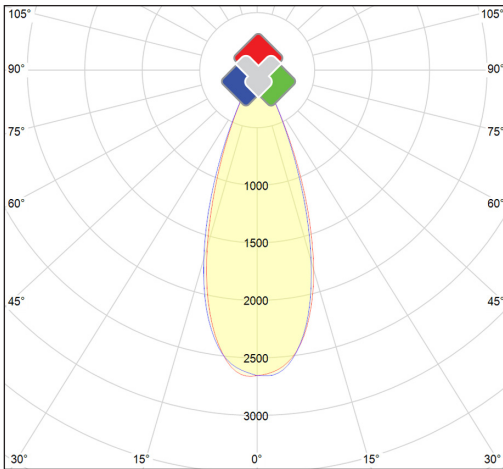

## Technical data

Productnumber	Barcode	CCT	IP value	Led chip
ELEG-25W-2700K-BL-BL-36	LH-1537	2700	20	CITIZEN COB
Number of LED	Wattage	Height	Diameter	Finish color
1	25W	25CM	6CM	Black
CRI Ra	Lxx @Ta=25°C	UGR	MacAdam	Lumen
>90	L80>40.000	<19	3	2008Lm
Spread angle	Tiltable	Dimmable	Driver included	Constant current
36°	90°	V	V	V
Packed per				
1				

## Photometric diagram