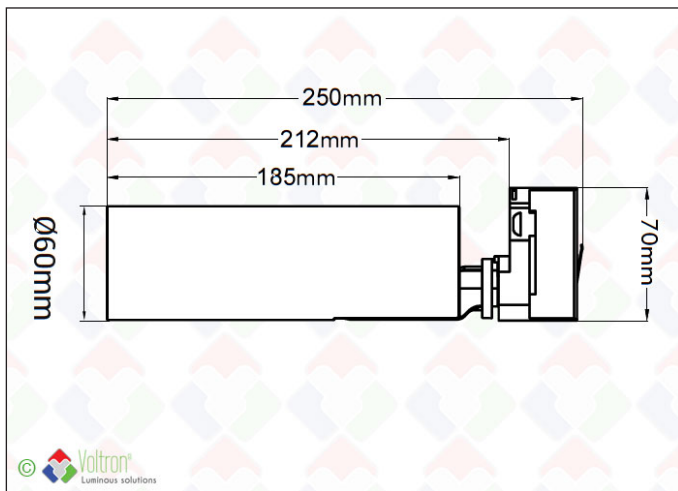

CCT 2700	 WATT 25W	 IP 20	 Lumen 2008Lm	 CRI Ra >90	 xx° 36°	 Lxx T_a 25°C L80 >40.000
 MacAdam 3	 LED 1	 V	 UGR <19	 DIMMABLE V	 xx° 90°	 GARANTIE 3