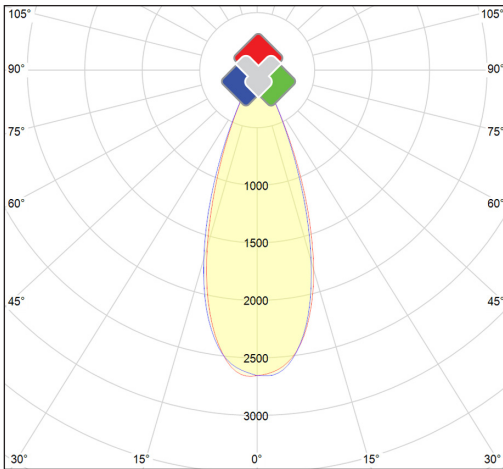

Photometric diagram

Areas of application

Shops / museums / offices / homes

Extra information

All information, specification texts, photos, technical drawings, connection diagrams, photometric .LDT files can be found via this clickable direct link: <https://www.voltron-lighting.com/product/EN/73/1538/Elegance_track_light--ELEG-25W-4000K-BL-BL-36> or can be requested through your contact person.