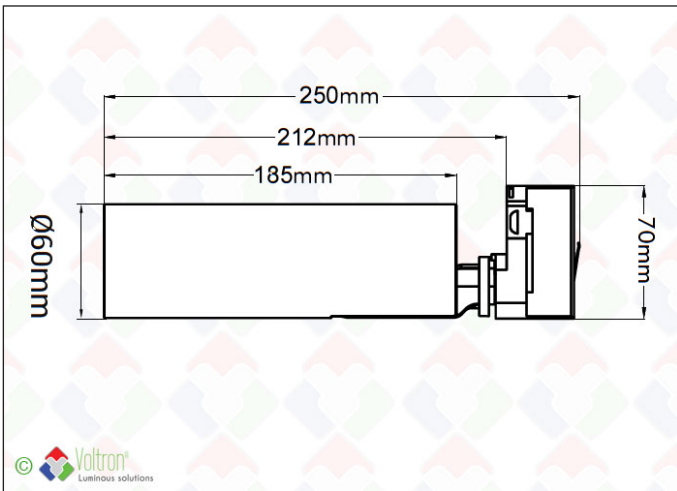

Elegance track light

ELEG-25W-4000K-BL-BL-36

VOLTRON® ELEGANCE 3-phase TRACK light is high subtlety and quality in one design. The luminaire is built according to the circular principle: fast replacement of power supply and light source. Available in 3 powers namely 10W, 25W or 35W and 2 beam angles namely 36° or 60°. Casing in ALU black or white (AkzoNobel coating) met highly efficient thin cooling fin structure for fast cooling of the CITIZEN COB. Due to its flexible adjustment (360°/90°), it can be used for both ceiling and wall mounting. The module : Black - 25W - 2211Lm - IP20 - 4000K - lens 36° - L80 >40.000h - CRI >90 - Including FlickerFree dimmable driver - 3 years warranty. Optionally provided with honeycomb (avoid direct view) and/or golden inner ring (replaceable)

LED
1

V

UGR
<19

DIMMABLE
V

xx°
90°

GARANTIE
3

Technical data

Productnumber	Barcode	CCT	IP value	Led chip
ELEG-25W-4000K-BL-BL-36	LH-1538	4000	20	CITIZEN COB
Number of LED	Wattage	Height	Diameter	Finish color
1	25W	25CM	6CM	Black
CRI Ra	Lxx @Ta=25°C	UGR	MacAdam	Lumen
>90	L80>40.000	<19	3	2211Lm
Spread angle	Tiltable	Dimmable	Driver included	Constant current
36°	90°	V	V	V
Packed per				
1				